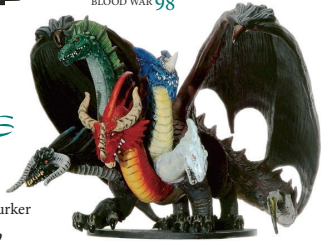

Black Dragon Lurker
DEMONWEB 32

Aspect of Tiamat
WAR OF THE DRAGON QUEEN 352

Large Green Dragon
WAR OF THE DRAGON QUEEN 51