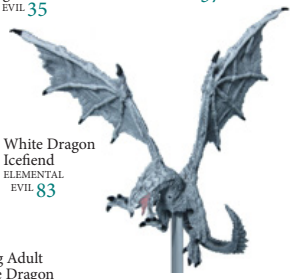

White Dragon Icefiend
ELEMENTAL EVIL 83

DDM